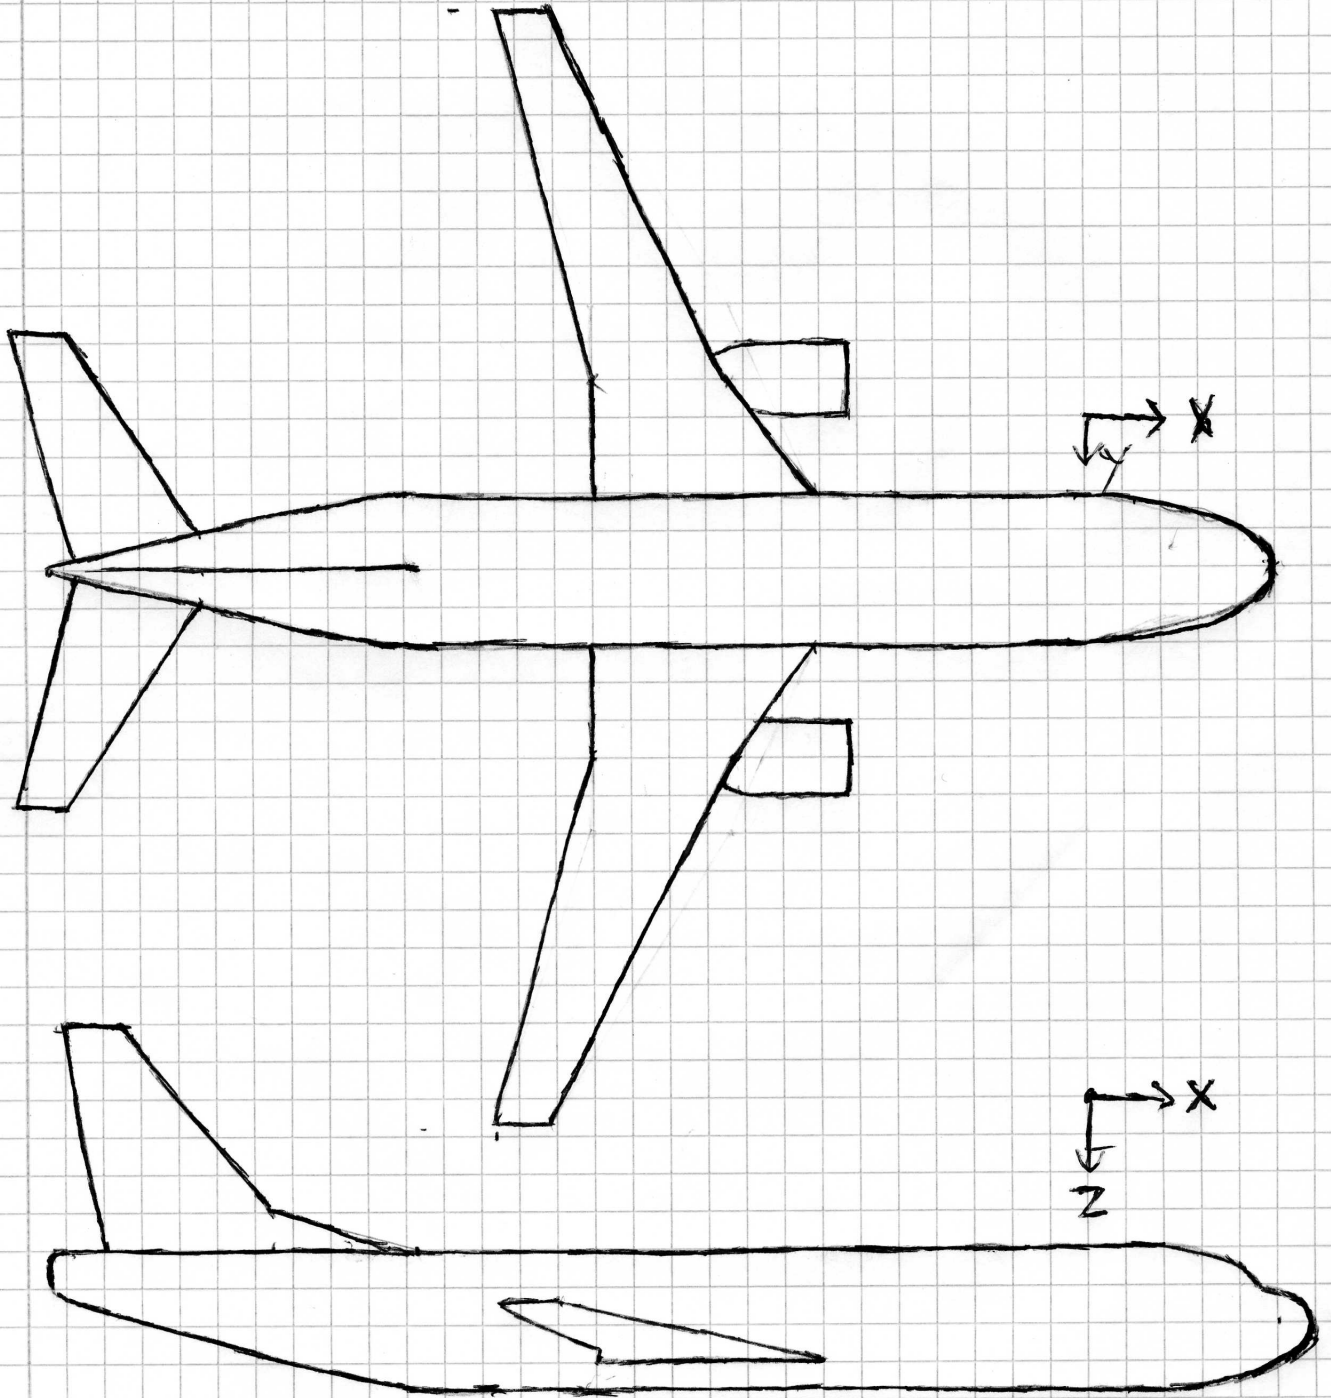

Boeing 737-300, scale 1:200

empty weight 31561 kg
max takeoff 62082 kg
max landing 51710 kg

max thrust:
2x 89 kN

Y
X

z is downward